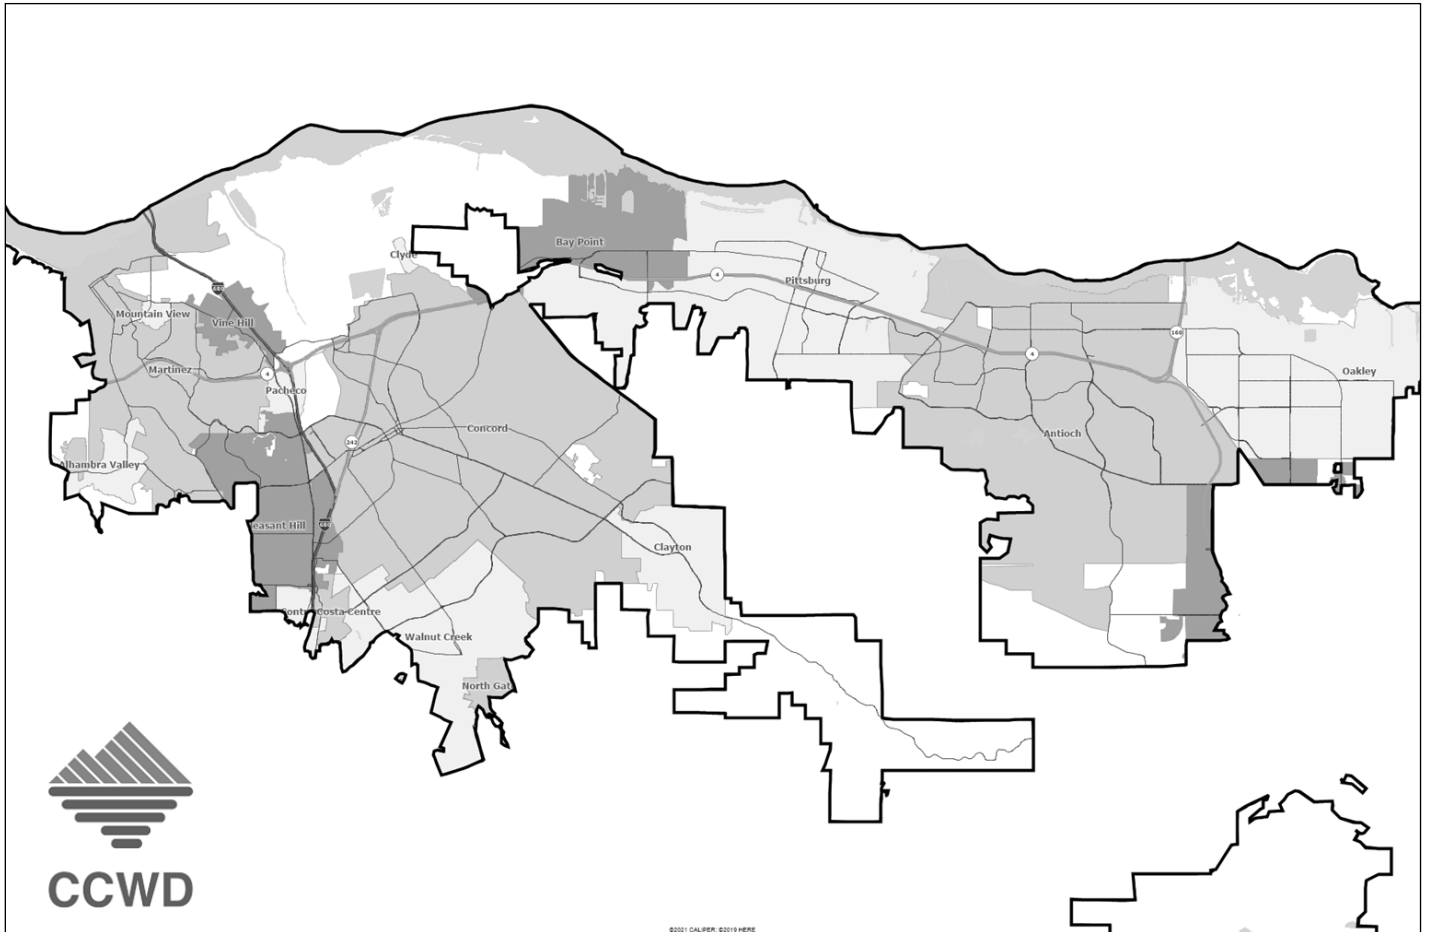

1) Name your Community:

2) Draw your Community on the Map:

3) Describe your Community (Specific boundaries. What makes it a community? Why should it be kept together?):

---

4) Tell us about Yourself (optional):

Name: _____ Email: _____

Email to swise@ccwater.com or drop off or mail to 1331 Concord Ave, Concord CA 94520 by February 2nd for consideration in the final maps.